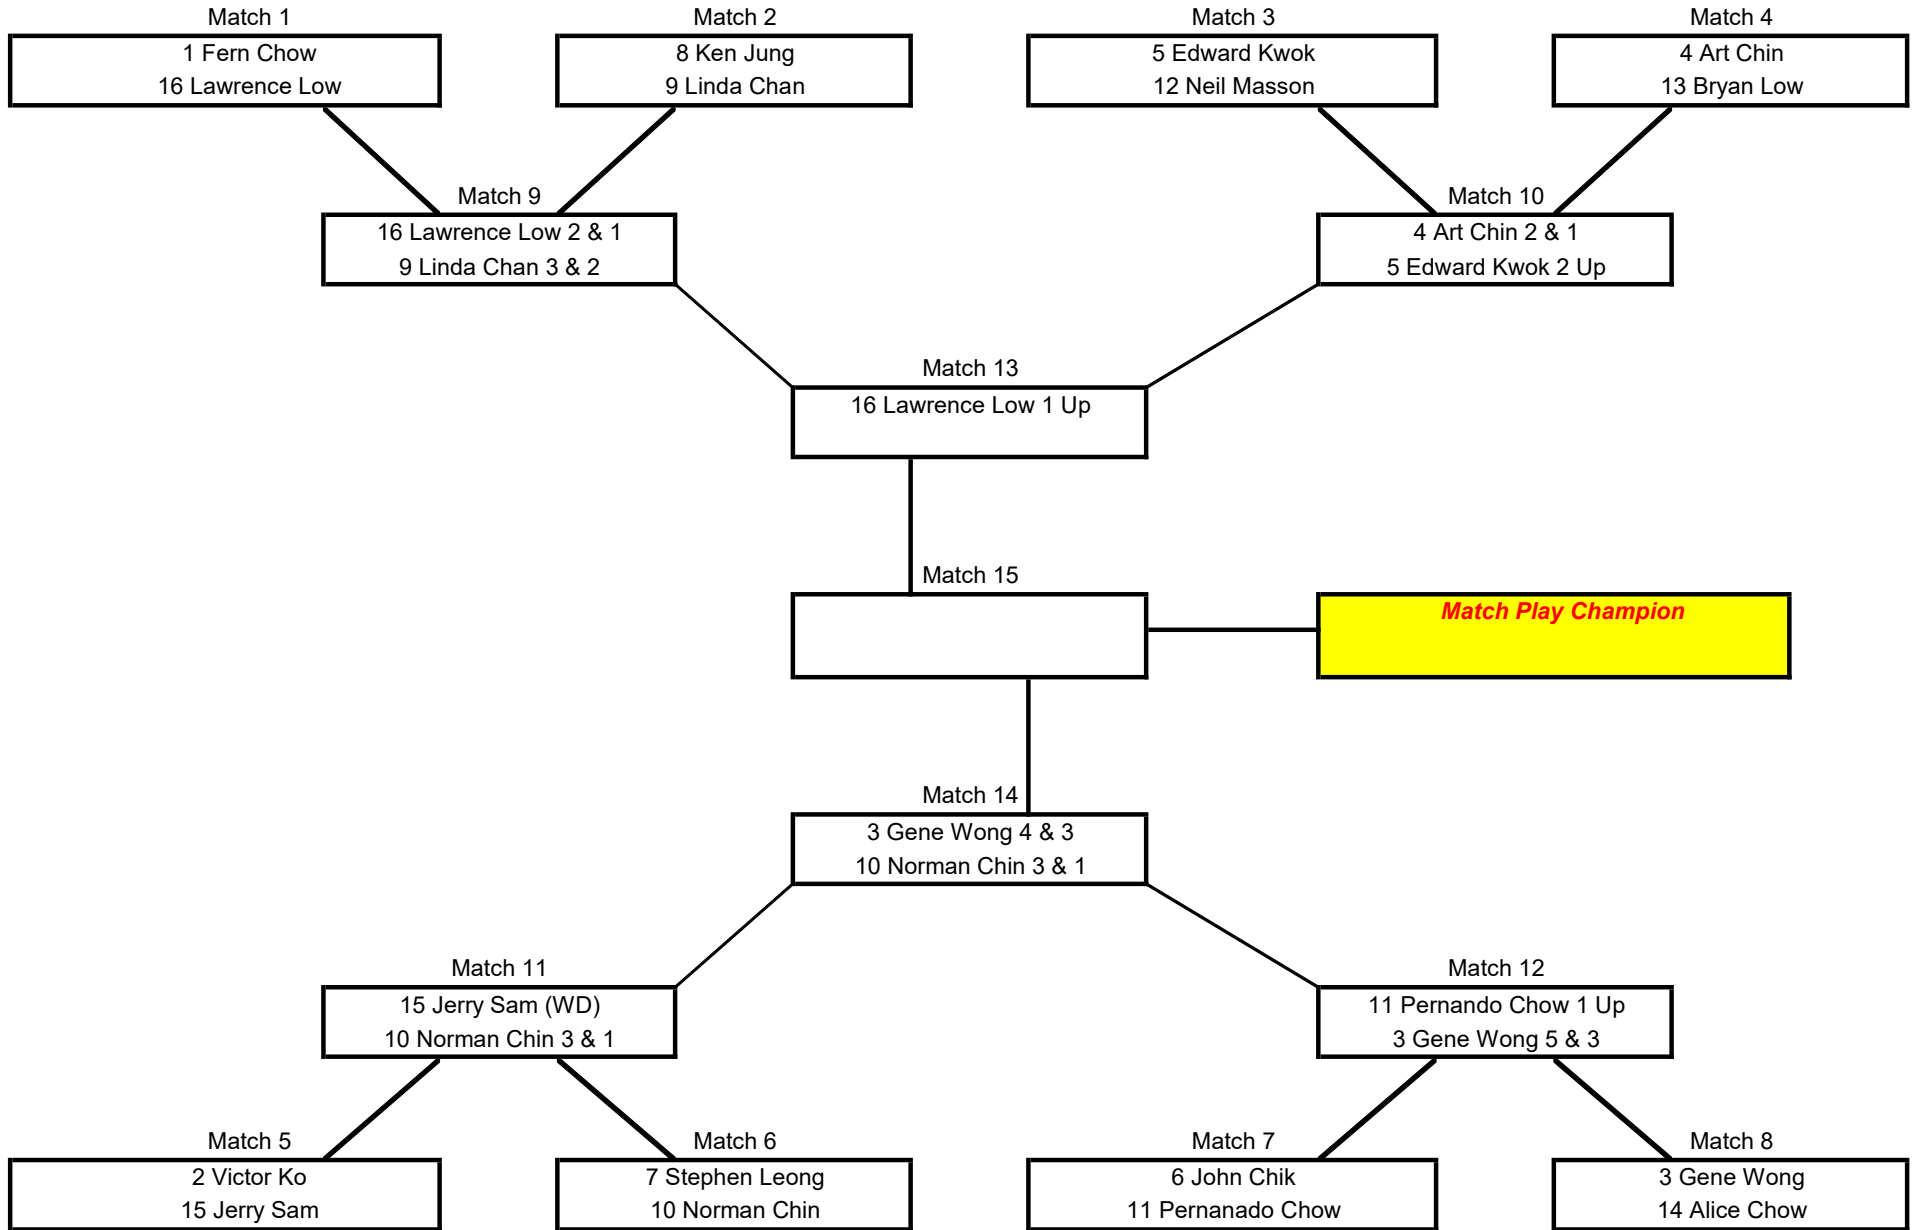

Vancouver Chinese Golf Club Tournament Results

Course UBC Golf Course

Date: 18-Jun-23

*Low Gross, higher handicap breaks the tie, if still tied, then review hole by hole starting from hole 18, 1st lowest score is the winner

*Low Net, lower handicap breaks the tie, if still tied, then review hole by hole starting from hole 18, 1st lowest score is the winner

	0-15 HCP			>16-22 HCP *Index W 20.3*			>23 HCP *Index M 23.4*		
Flight	A Flight	# of Players	9	B Flight	# of Players	9	C Flight	# of Players	9
Class	Low gross	1st low net	2nd low net	Low gross	1st low net	2nd low net	Low gross	1st low net	2nd low net
Payout	$15.00	$15.00	$10.00	$15.00	$15.00	$10.00	$15.00	$15.00	$10.00
Name	Kam Chow	Bryan Low	Fernando Chow	John Chik	Alice Chow	Dave Rogers	Art Chin	Norman Chin	Lawrence Low
Score	77	71	72	87	72	75	91	73	76

	Flight A Flight				Flight B Flight				Flight C Flight					
Name	Gross Score	HCP RCGA	Net Score		Name	Gross Score	HCP RCGA	Net Score		Name	Gross Score	HCP RCGA	Net Score	
Bryan Low	84	13	71		John Chik	87	16	71		Art Chin	91	22	69	
Fernando Chow	85	13	72		Alice Chow	94	22	72		Norman Chin	106	33	73	
Edward Kwok	85	12	73		Dave Rogers	92	17	75		Lawrence Low	99	23	76	
Kam Chow	77	3	74		Gene Wong	94	19	75		Dave Jung	101	24	77	
Harry Jung	86	9	77		Jimmy Yee	94	16	78		Ken Jung	105	28	77	
Neil Masson	92	14	78		George Gee	94	16	78		Tony Jung	100	22	78	
Terry Wong	92	14	78		Jessie Yee	100	22	78		Jerry Sam	103	24	79	
Stephen Leong	88	8	80		Linda Chan	100	21	79		Donna Sue	112	29	83	
Darren Ing	96	11	85		Pernando Chow	101	16	85		Tom Ting	112	28	84	

KPs			
Hole 2	Hole 7	Hole 12	Hole 16
Fernando Chow	George Gee	Harry Jung	Gene Wong

2023 Match Play Bracket