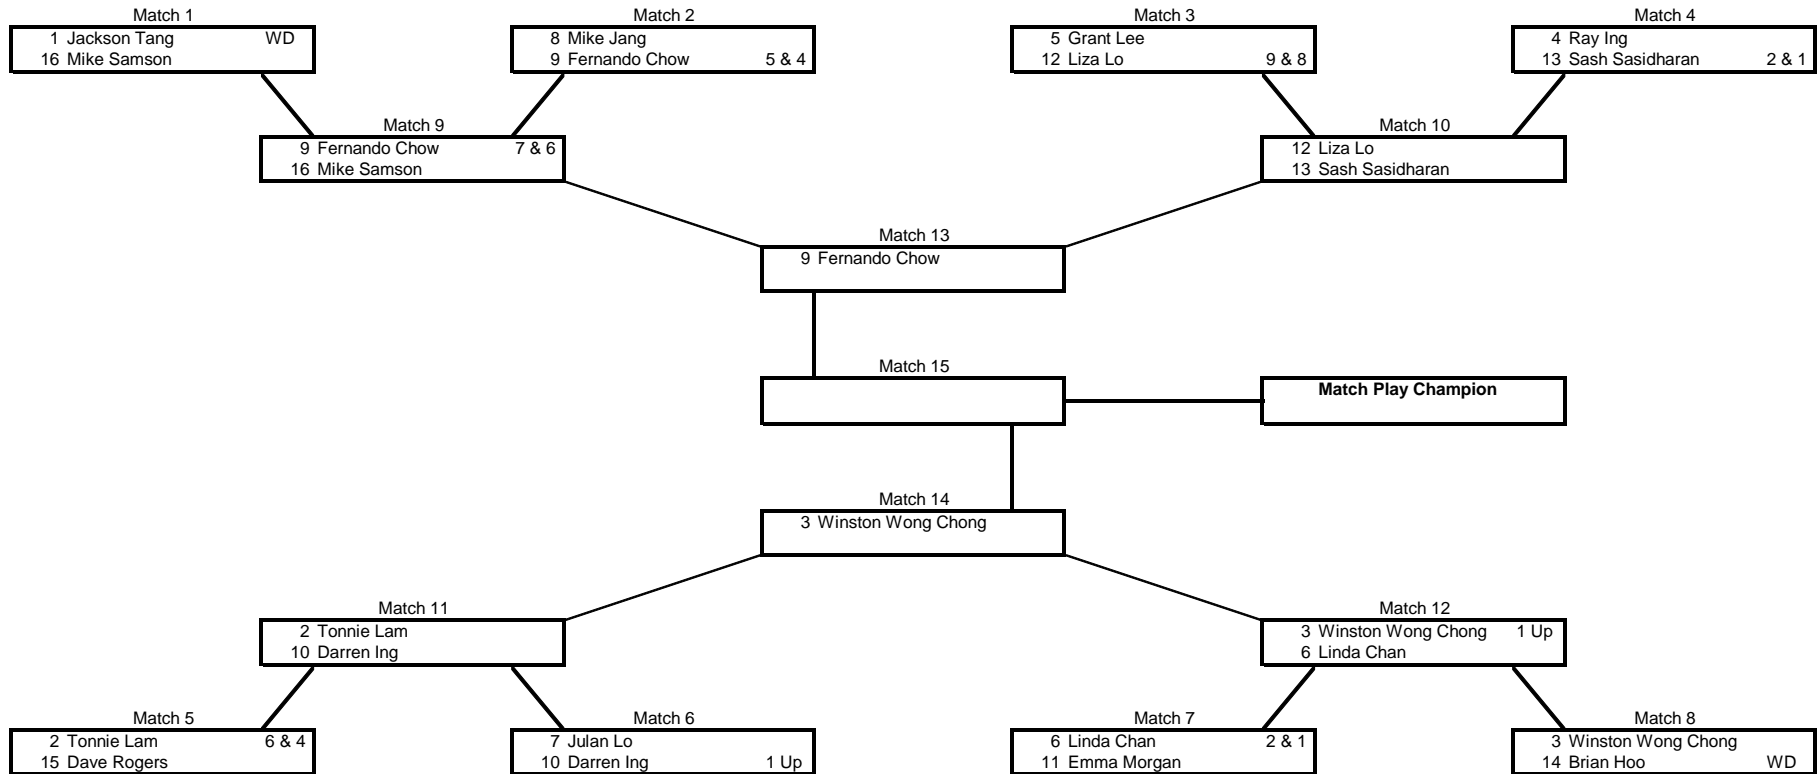

2013 Match Play Bracket

Men	1st Round	2nd Round	Total
Jackson Tang	75		75
Victor Ko	81		81
Nick Kwan	82		82
Tonnie Lam	83		83
Jimmy Yee	84		84
Barry Danderfer	84		84
Mike Samson	85		85
Fern Chow	86		86
Danny Thong	87		87
Alan Lee	87		87
Erwin Epp	88		88

Women

Linda Ma	89		89
Janet Ngui	93		93
Julan Lo	93		93
Lily Ma	97		97
Yoshiko Sekihara	102		102
Liza Lo	103		103
Jessie Yee	104		104
Linda Chan	106		106
Alice Chow	110		110